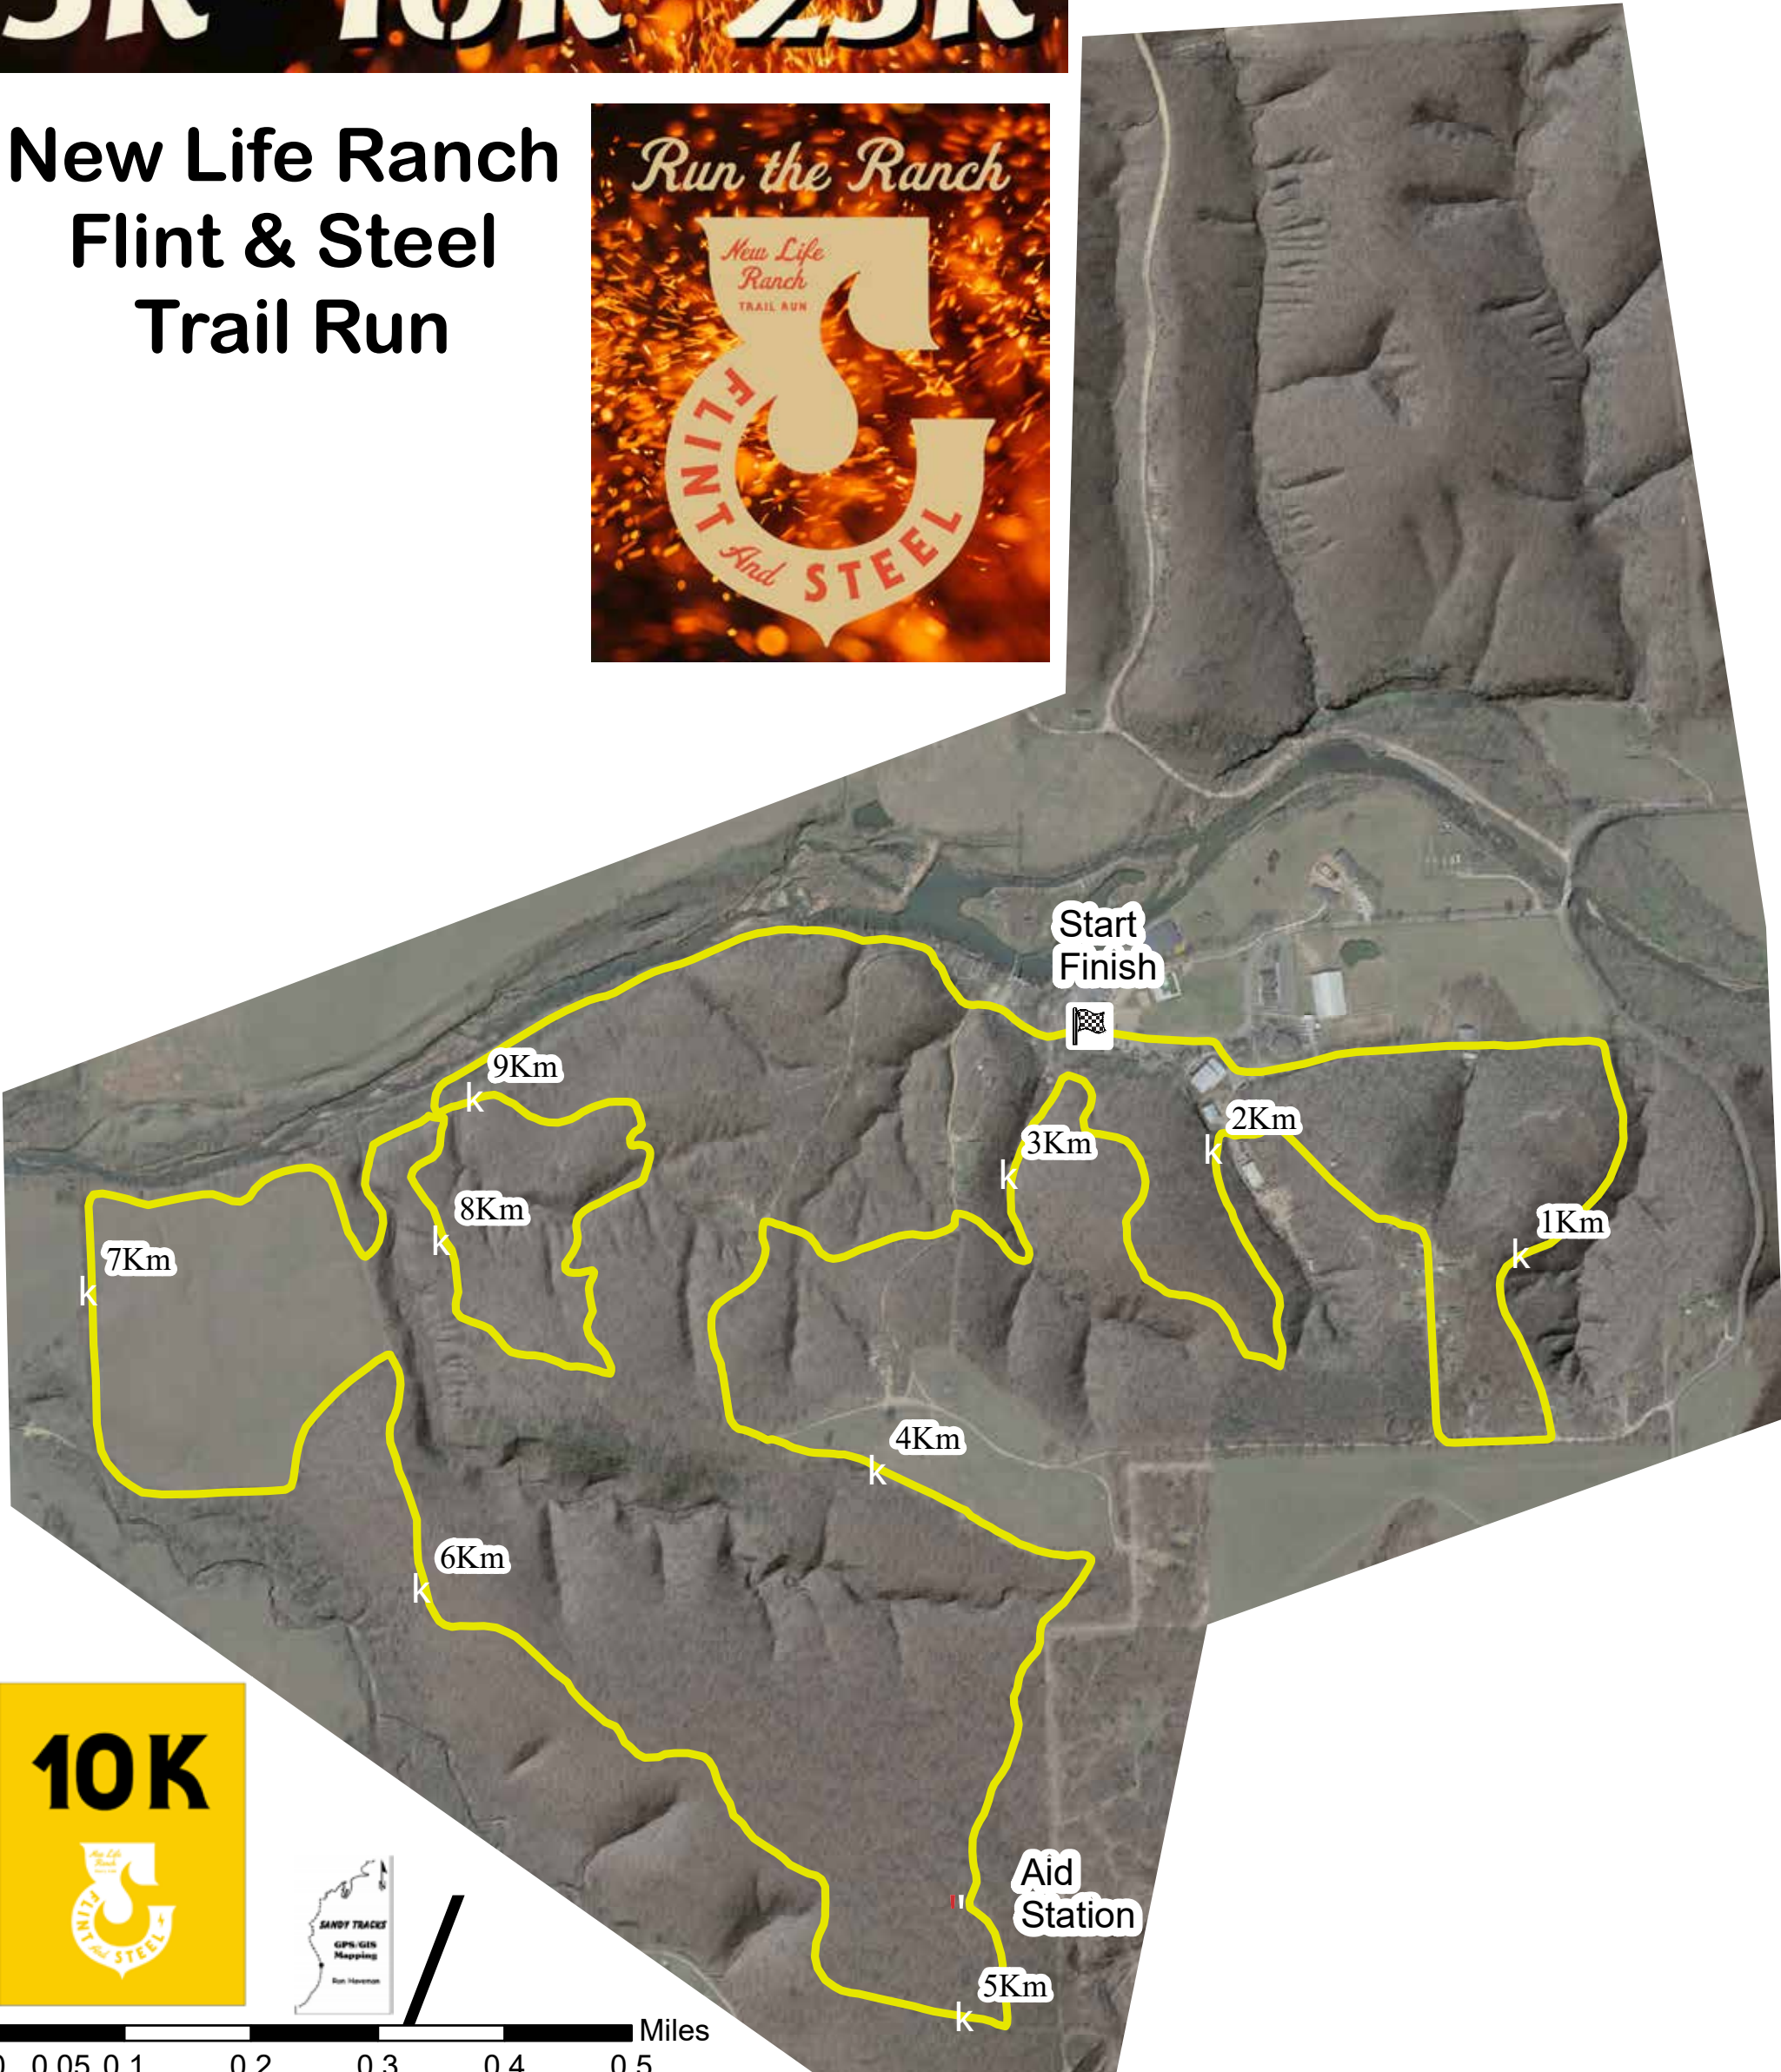

5k → 10k → 25k

10km Course Map

New Life Ranch Flint & Steel Trail Run

10k Elevation Profile